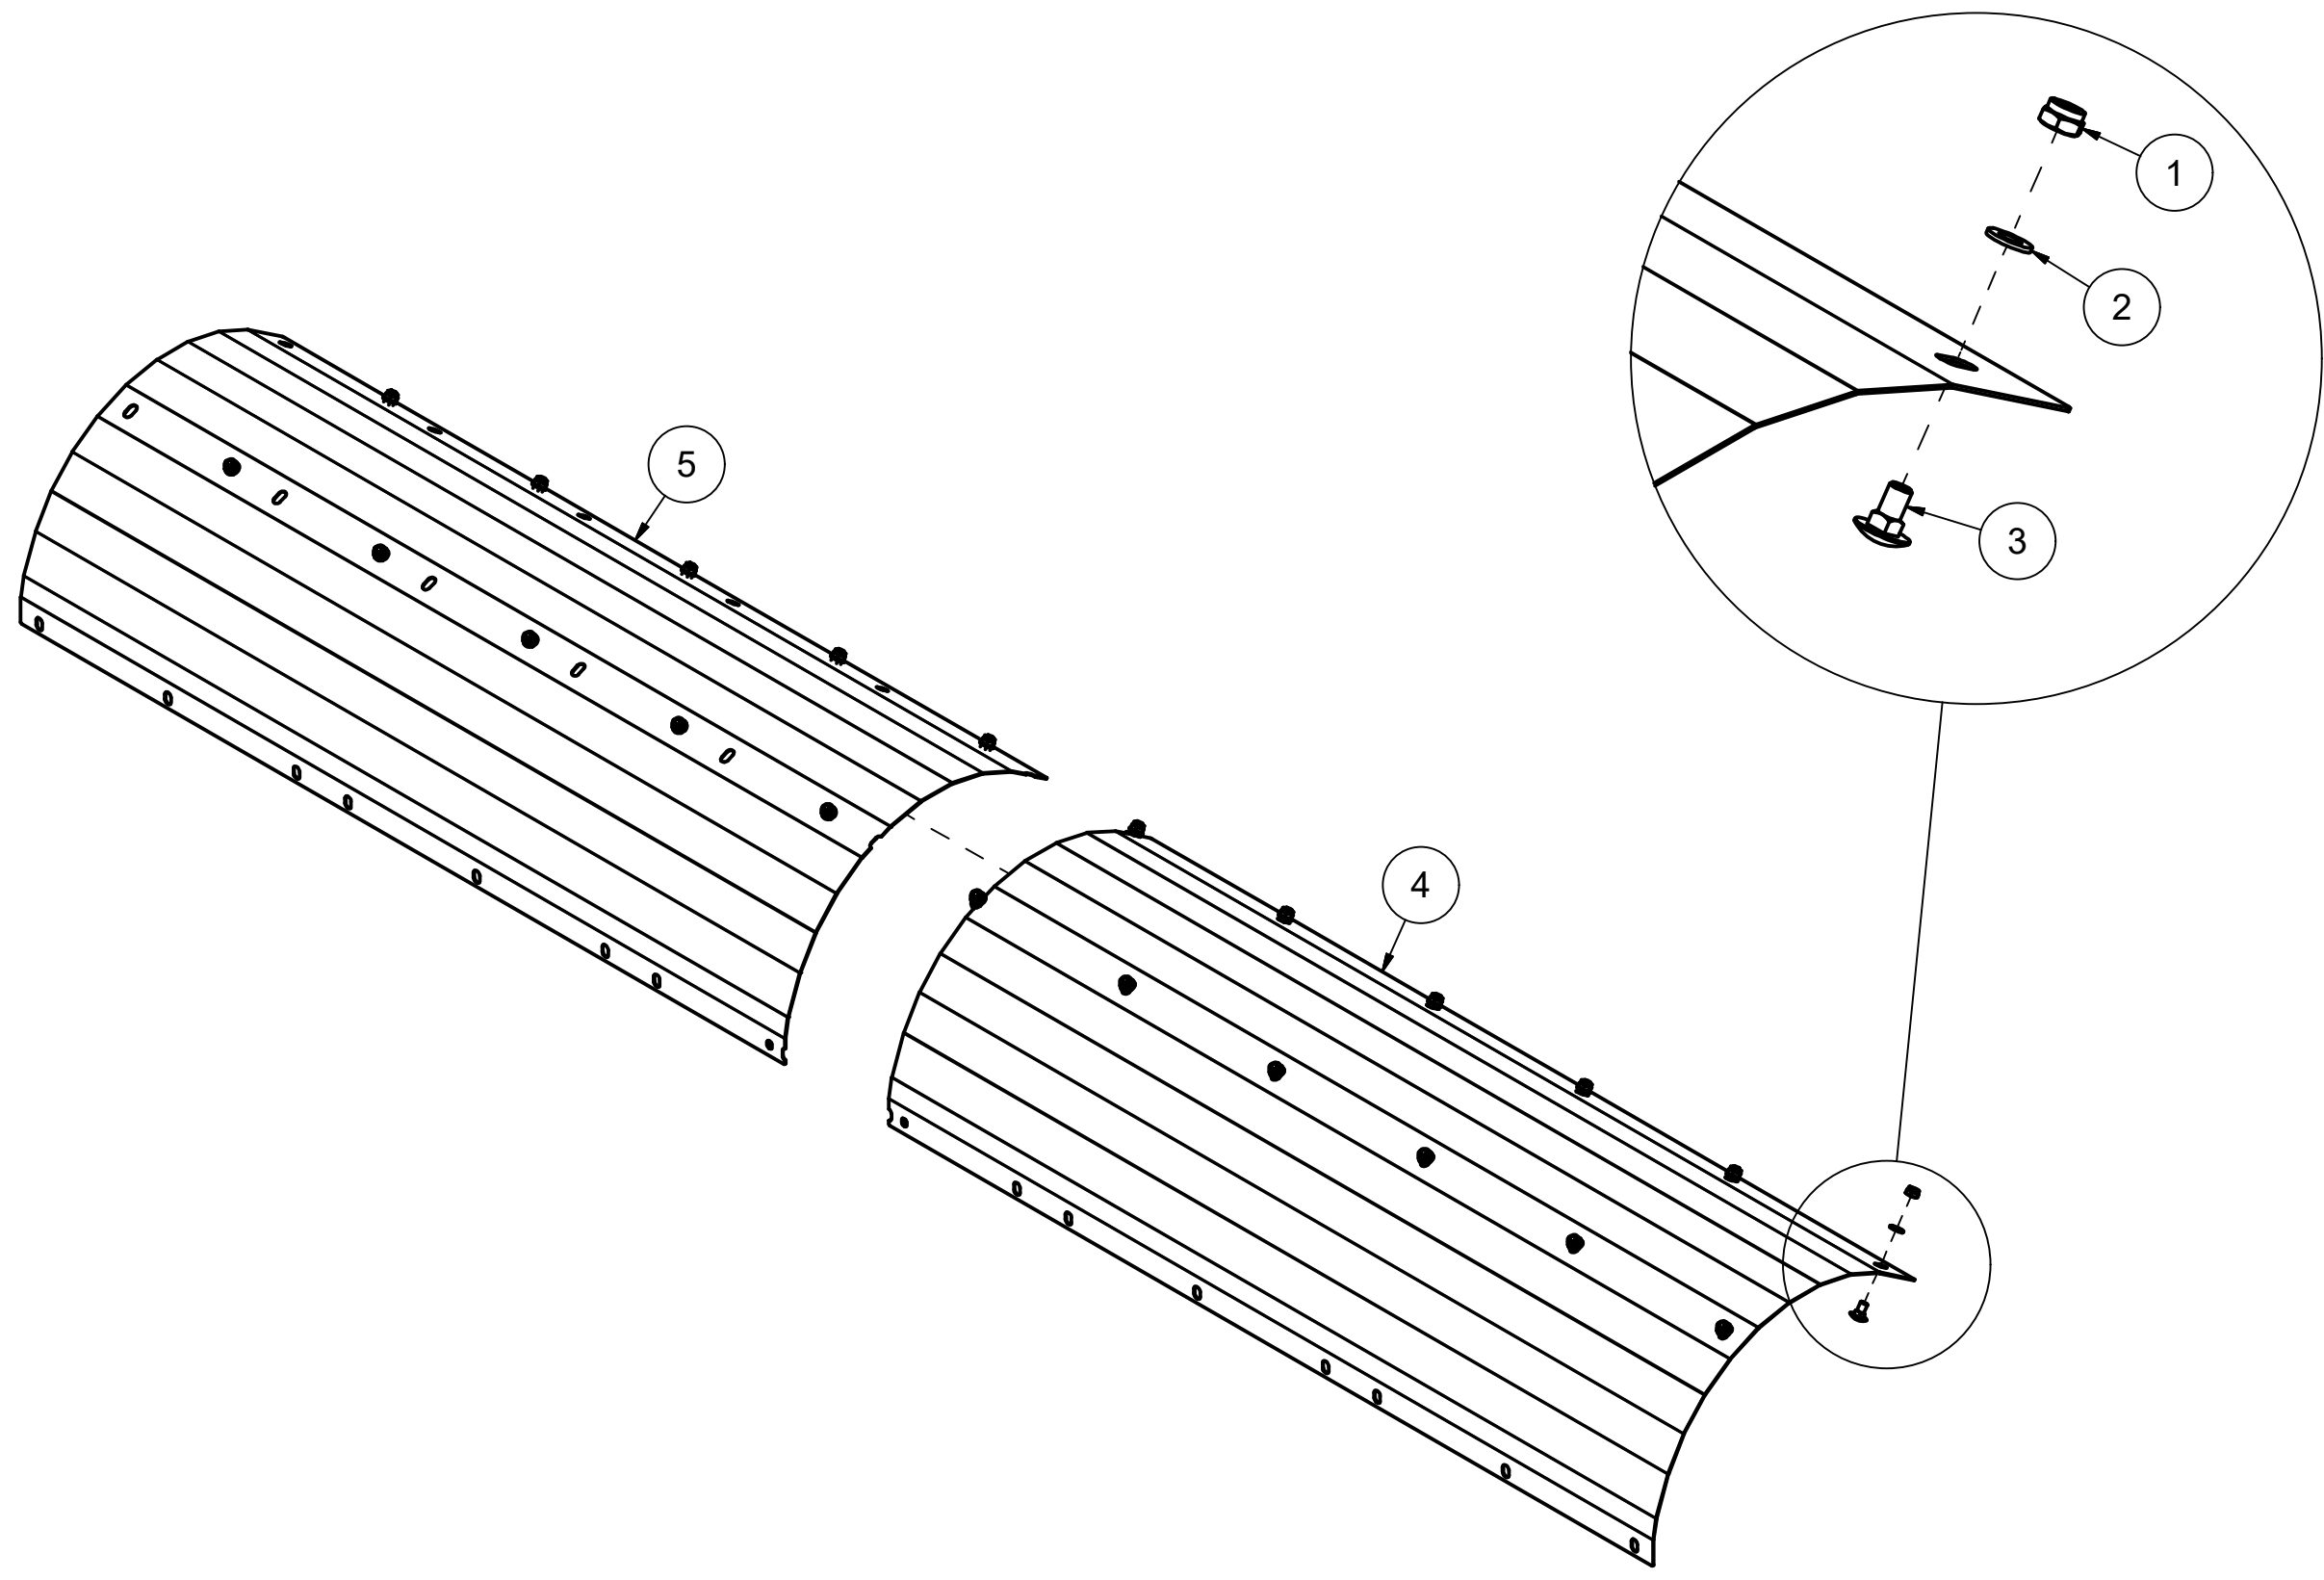

27138007 Protective cover

Pos	Qty	Article no	Designation
1	22	2483610	Locking nut M10 EIZn DIN 985
2	22	2531060	Washer M10 EIZn DIN 125
3	22	2344295	Locking screw M10x20 EIZn 8.8 DIN 603
4	1	12713007	Left side wear cover
5	1	12713008	Right side wear cover