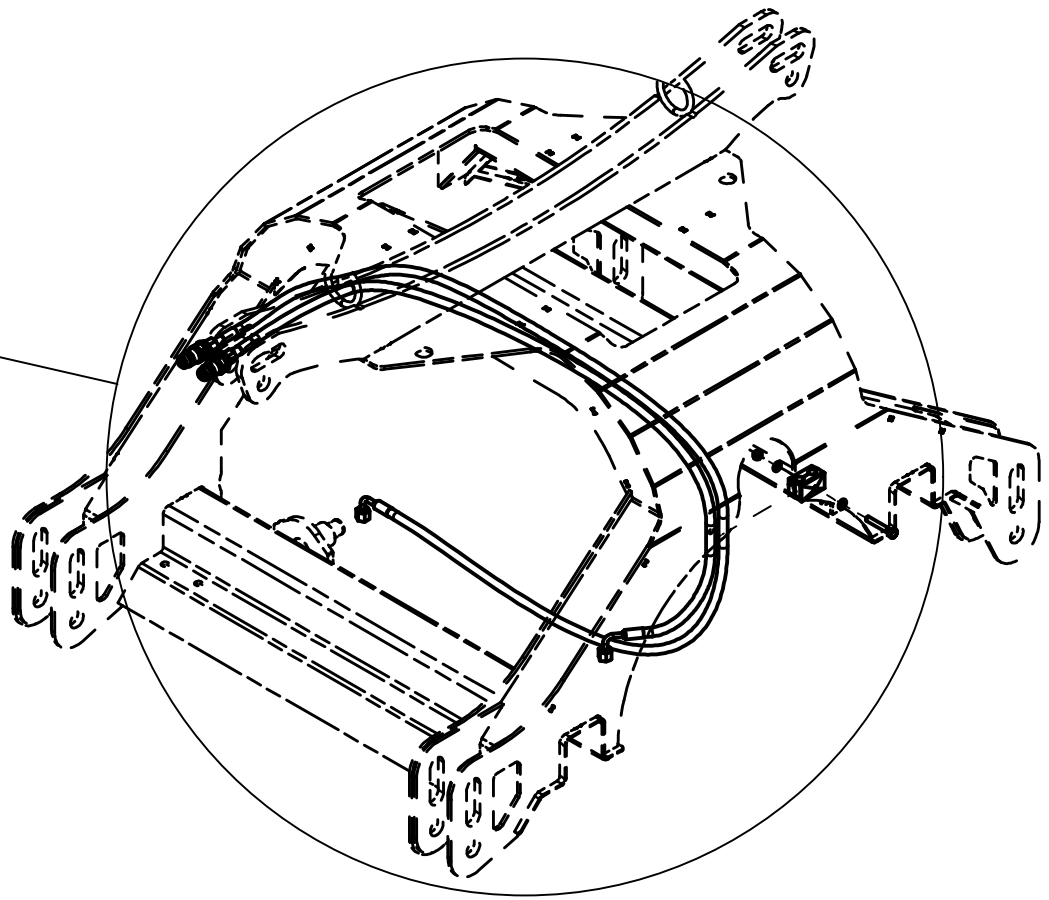

27138008 Counter knives

Pos	Qty	Article no	Designation
1	5	12712058	Knife
2	15	2422297	Hexagon screw M10x25 EIZn 8.8 DIN 933
3	15	2531060	Washer M10 EIZn DIN 125
4	15	2534060	Spring washer M10 EIZn DIN 127

27138009 Cutting rail

Pos	Qty	Article no	Designation
1	1	12712059	Cutting rail

27138010 Hydraulic hoses

Pos	Qty	Article no	Designation
1	1	4251206	Hose holder
2	1	2483809	Locking nut M8 A4 DIN 985
3	2	2531047	Washer M8 ElZn DIN 125
4	1	2422258	Hexagon screw M8x55 ElZn 8.8 DIN 931
5	1	2958404	Hydraulic hose 1/4" L3100
6	1	2958403	Hydraulic hose 1/4" L2560